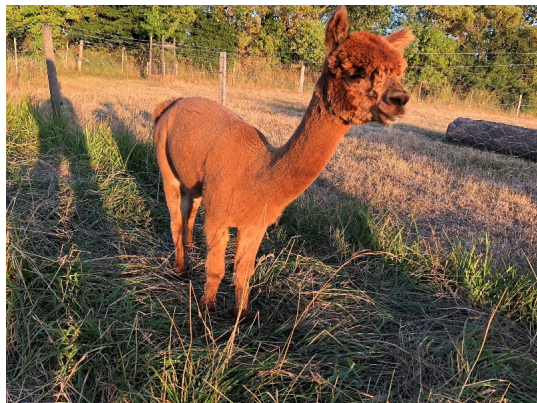

Mina

Our warm brown mare

Vurdering: Ingen kundevurdering ennå.

[Still selger et spørsmål](#)

Beskrivelse

Mina, our warm brown mare is amicable in the group and solid with an alike fine wool as our other alpacas have. The outstanding beauty "Bella" is her mother.